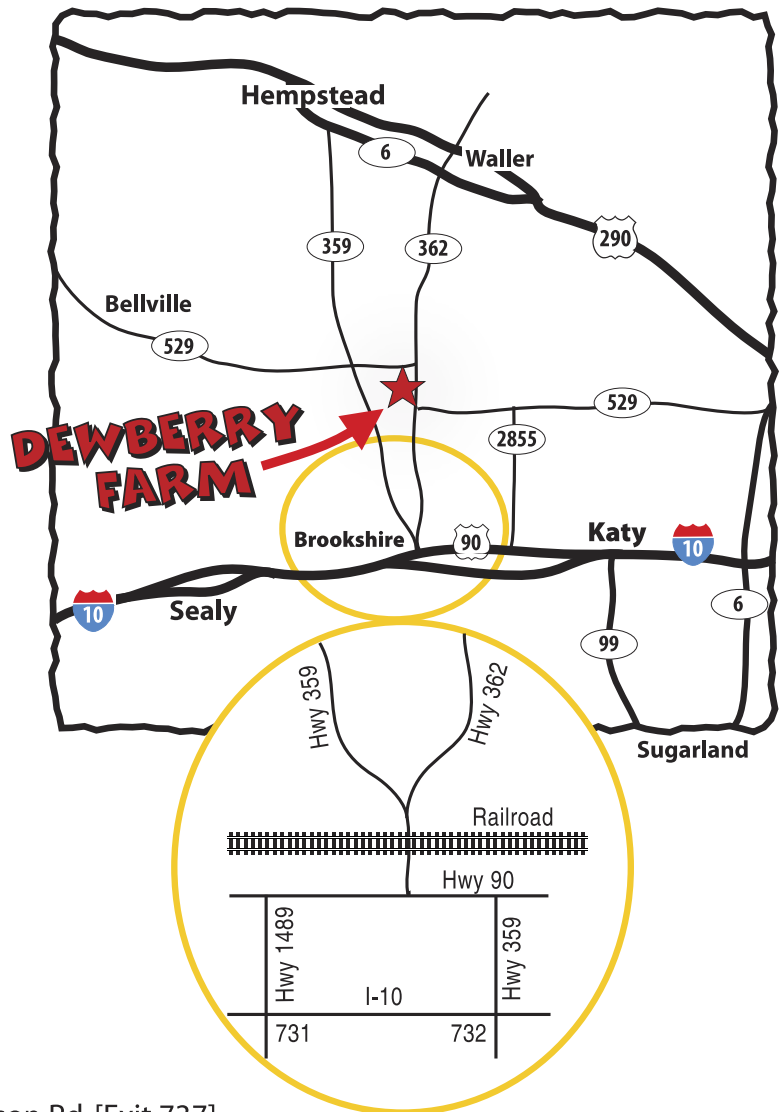

How to Find Us!

Mailing address:

Dewberry Farm
P.O. Box 1489
Brookshire, TX 77423

UPS/FEDEX Shipping:

Dewberry Farm
7705 FM 362
Brookshire, TX 77423

Phone: (281)934-3276
Toll Free: (866)908-FARM
FAX: (281)934-2305

From Houston:

West on I-10 4 miles past Katy to Pederson Rd. [Exit 737]
Right on Pederson for 1 mile to Hwy 90.
Left on Hwy 90 for 1/2 mile to Hwy 2855.
Right on Hwy 2855 for 5 miles to Hwy 529.
Left on Hwy 529 for 4 miles to Hwy 362.
Right at the stop sign and go north 1/2 mile to Dewberry Farm on the left side of Hwy 362.

From Brookshire:

Take take Exit No. 732
Right at light and go north on FM 359 for 1/2 mile to Hwy 90
Left and go west about 1/2 mile to the 2nd light, turn right on FM 359/FM 362 and go 3 blocks north on FM 359 and (here's the tricky part) FM 362 goes to the right at the "Y" and FM 359 goes to the left. Take FM 362 to the right! Go north 7 miles on FM 362 to Dewberry Farm on the left side of the road.

From Hwy 290, exit at Hwy 362 at Waller.

Go south on Hwy 362 for 12 miles to the Farm.